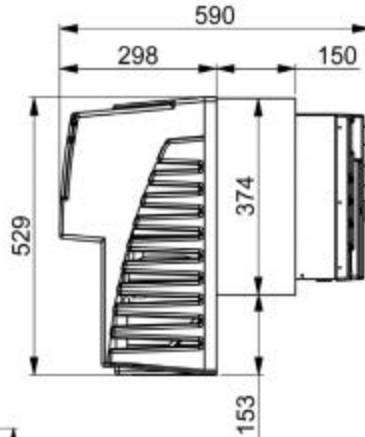

VINO MASTER

WINE STORAGE SOLUTIONS

C50 S-SR Dimensions

C50S

C50SR