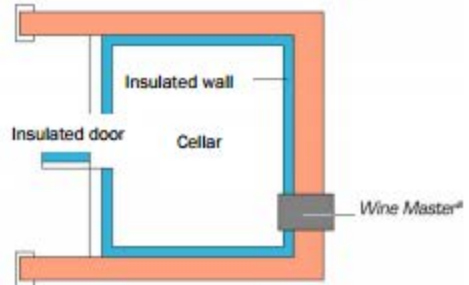

VINO MASTER

WINE STORAGE SOLUTIONS

C50 S-SR Dimensions

C50S

C50SR