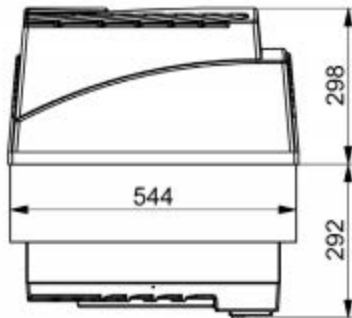

VINO MASTER

WINE STORAGE SOLUTIONS

C50 S-SR Dimensions

C50S

C50SR