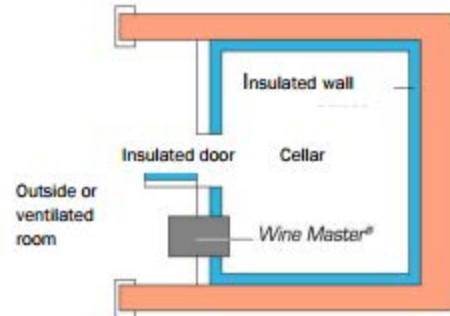

VINO MASTER

WINE STORAGE SOLUTIONS

C50 S-SR Dimensions

C50S

C50SR