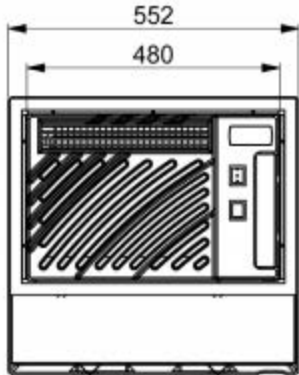

VINO MASTER

WINE STORAGE SOLUTIONS

C50 S-SR Dimensions

C50S

C50SR